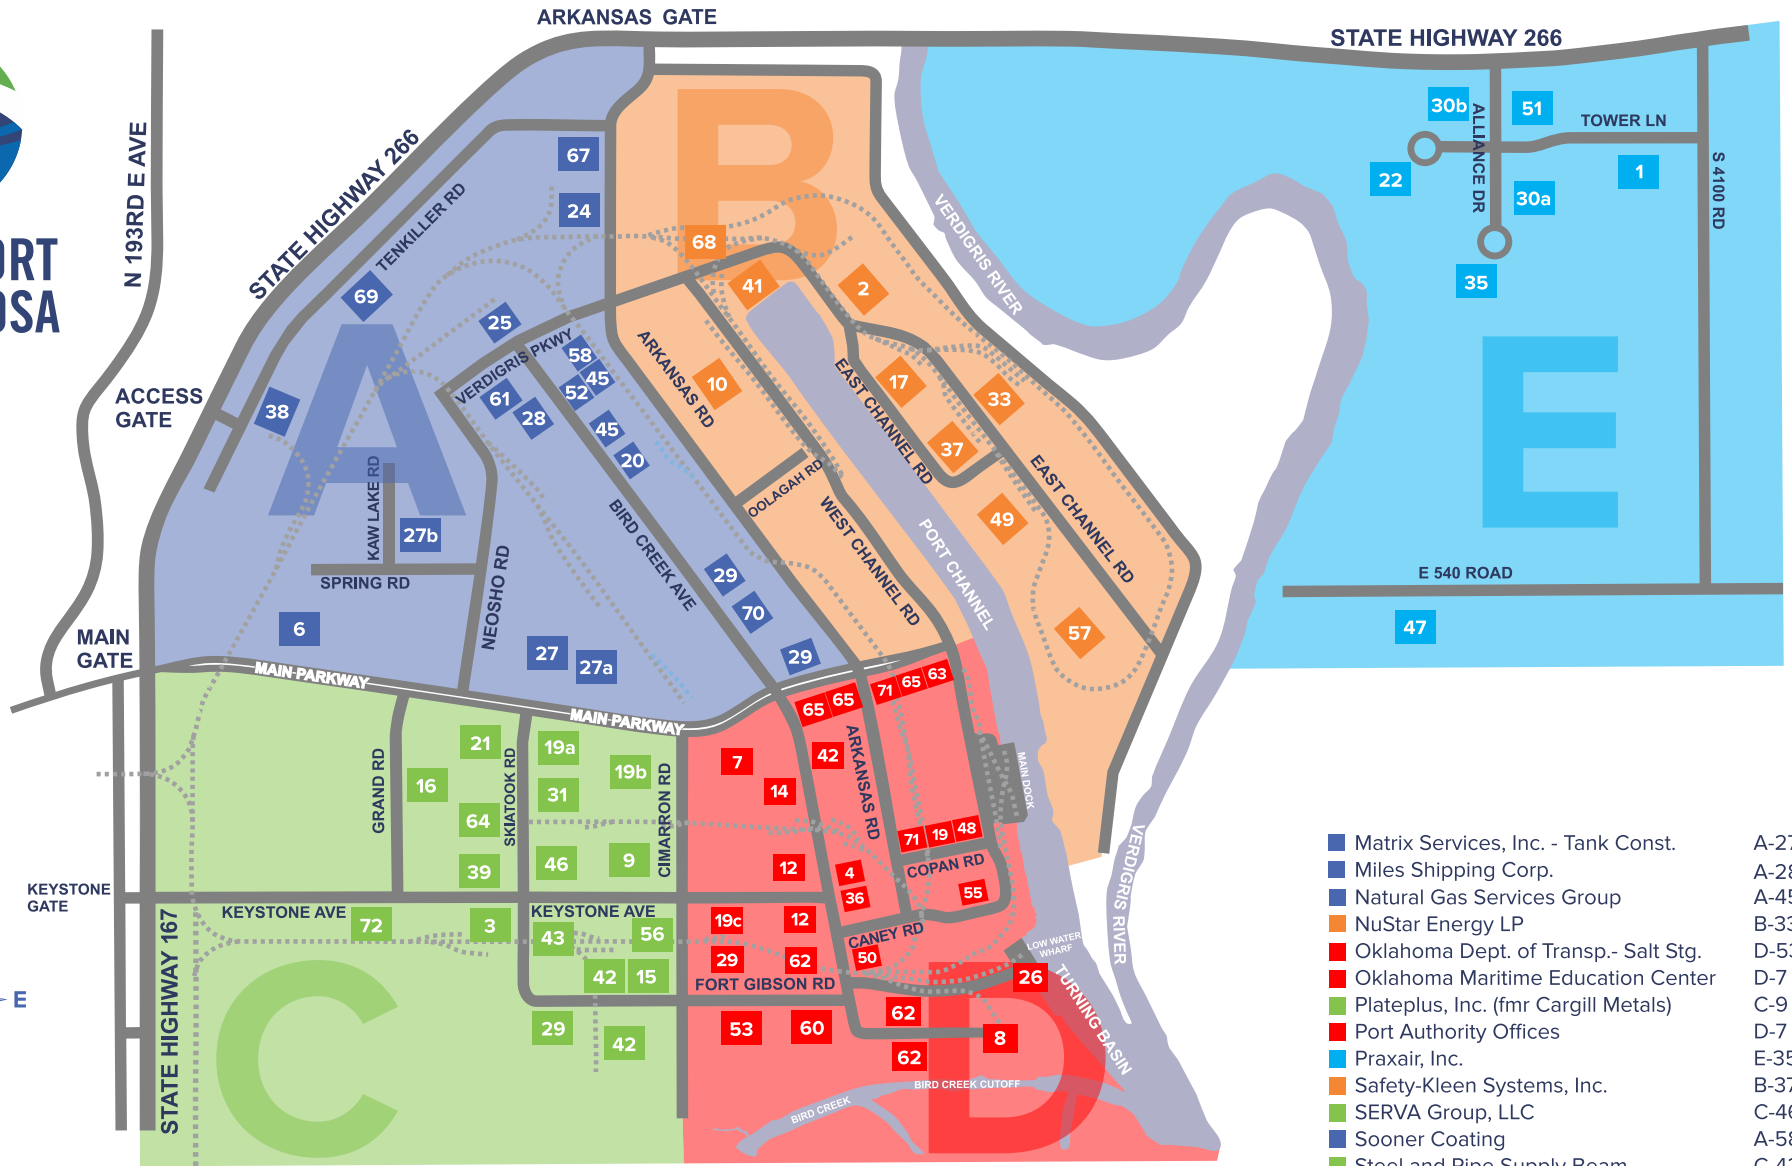

TULSA PORT OF CATOOSA

- Acme Manufacturing, Fabrication Div
- Advance Research Chemicals, Inc.
- Aether DBS, LLC
- Agri-Nutrients, Inc.
- Bayotech
- Bennett Steel Inc.
- BlueKnight Energy Partners
- Brenntag Southwest, Inc.
- CF Industries, Inc.
- C.R. Meyer and Sons Company
- CMC Steel Oklahoma, LLC
- Cust-O-Fab, LLC
- Eads Cooling
- Elite Manufacturing, LLC

- E-1
- C-3
- A-69
- D-4
- C-72
- C-31
- B-17
- B-2
- E-47
- C-15
- D-36
- C-16
- D-8
- A-61
- EMD Electronics (Versum)
- Ergon Asphalt & Emulsions, Inc.
- Galaxy Chemicals
- Gavilon Fertilizer, LLC
- Gavilon Grain LLC, East Elevator
- Gavilon Grain LLC, West Elevator
- Griffin Trade Group
- Hardstands
- Heater Specialists, LLC (HSI)
- Holly Energy Partners
- Hughes Lumber Company
- IGX
- Insulation Specialists of Tulsa
- Kelvion, Inc.

- C-39
- A-24
- E-22
- B-10
- B-57
- D-55
- D-48
- D-62
- D-60
- B-41
- A-20
- A-52
- A,C,D-29
- D-19
- Kelvion, Inc., Fintube Division
- Kelvion, Inc., Louver Division
- Kelvion Inc., Plate Division
- Kloeckner Metals Corporation
- Kloeckner Metals Processing (Steel Coil)
- Lee C. Moore, A Woolslayer Company
- Leeco Steel
- Linde Engineering North America Inc.
- LMI Aerospace Distribution Center
- Locomotive Storage & Maint. Facility
- Low Water Wharf
- Lyseon
- Matrix Services, Inc. - Fab Division
- Matrix Services, Inc. - Repair Division